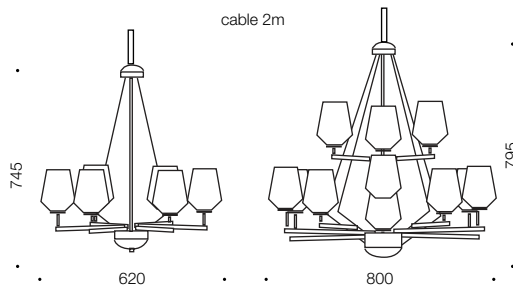

Measurements

Codes

Risley PE6-BM

Risley PE6-NK

Risley PE9-BM

Risley PE9-NK

Product Approvals

IP20