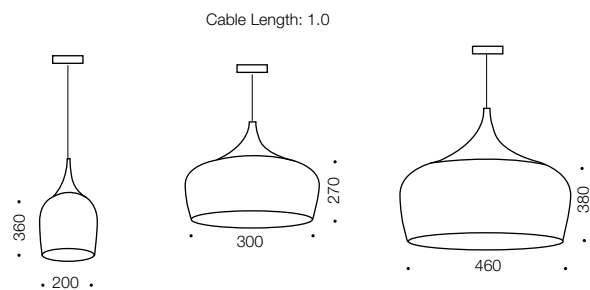

Polk

Specifications

Type	Pendant
Light Source	E27 25w max
Globe	Not included
Warranty	1 year*

Colours

Oak/White

Oak/Black

Measurements

Codes