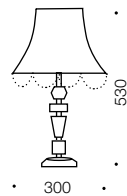

Eden

Specifications

Type	Table Lamp
Light Source	E27 40w max
Globe	Not included
Warranty	1 year*

Measurements

Colours

Chrome/White

Gold/Cream

Codes