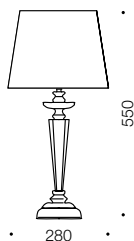

Diana

Specifications

Type	Table Lamp
Light Source	E27 40w max
Globe	Not included
Warranty	1 year*

Measurements

Colours

Gold/Crystal/White

Chrome/Crystal/White

Codes