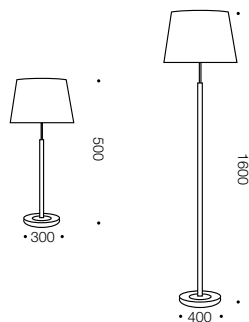

Belmore

Specifications

Type	Floor & Table Lamp
Light Source	E27 60w max
Globe	Not included
Warranty	1 year*

Colours

Walnut/Teak with line shade

Measurements

Codes

Belmore FL-TK

Belmore FL-WL

Belmore TL-TK

Belmore TL-WL

Product Approvals